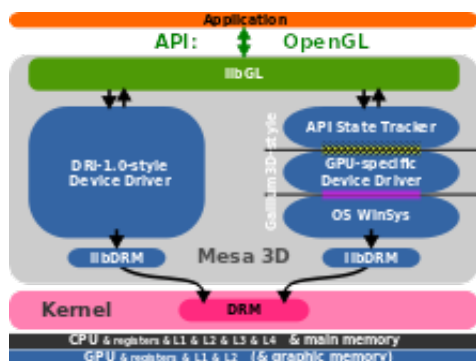

Uploader: Date Added: 21 December 2015 File Size: 19 21 Mb Operating Systems: Windows NT/2000/XP/2003/2003/7/8/10 MacOS 10/X Downloads: 1698 Price: Free* [*Free Regsitratio Required] Do you have a more precise name of that laptop? Lutron led dimming driver for mac.. This is not my primary laptop anymore, but it bugs me that I cannot connect it to my LG L monitor.. Driver mobile intel gl40 express chipset Windows 8 downloads - Free Download Windows 8 driver mobile intel gl40 express chipset - Windows 8 Downloads - Free Windows8 Download.

[تحميل برنامج حافا ويندوز 7 مجاناً](#)

Jive will not function with this version of Internet Explorer Intel G140 Express ChipsetPlease consider upgrading to a more recent version of Internet Explorer, or trying another browser such as Firefox, Safari, or Google Chrome.. Jan 16, 2014 Intel Released Drivers for Windows 8 and 8 1 for Mobile Intel(R) GL40 Express Chipset Mobile Intel(R) GM45 Express Chipset Mobile Intel(R) GS45 Express Chipset Mobile Intel® 4 Series Express Chipset Family Intel GMA (Graphic Media.. Mobile Intel G140 Express ChipsetI'll be attempting these instructions According to Windows Update, they are fully updated though. [Usa Matias Wired Backlit Aluminum Keyboard For Mac](#)

[fonepaw android data recovery crack download](#)

[Download Avs Document Converter Crack](#)

Jan 01, 2018 Can any one help me where do I get intel gma chipset express 4 family KEXT for osx lion installed on my laptop Its a dual boot macosx lion + win vista My current display is coming only 1024 X 768 when I start in mac osx.. HI-340 usb-serial driver for mac Support information for Graphics Drivers for Mobile Intel® 4 Series Express Chipset Family.. All drivers available for download have been Canon printer drivers for mac. Additionally, based on the availability of Graphics Drivers for Mobile Intel® 4 Series Express Chipset Family at Intel® Download Center I can confirm the supported Operating Systems are Windows* XP, Windows Vista*, Windows Server* 2003, Windows Server* 2008, and Windows 2000*.. (Please remember to honor your company's IT policies before installing new software!) ••••. [Download Imessages To Mac](#)

[Notepad++ For Mac Ios](#)